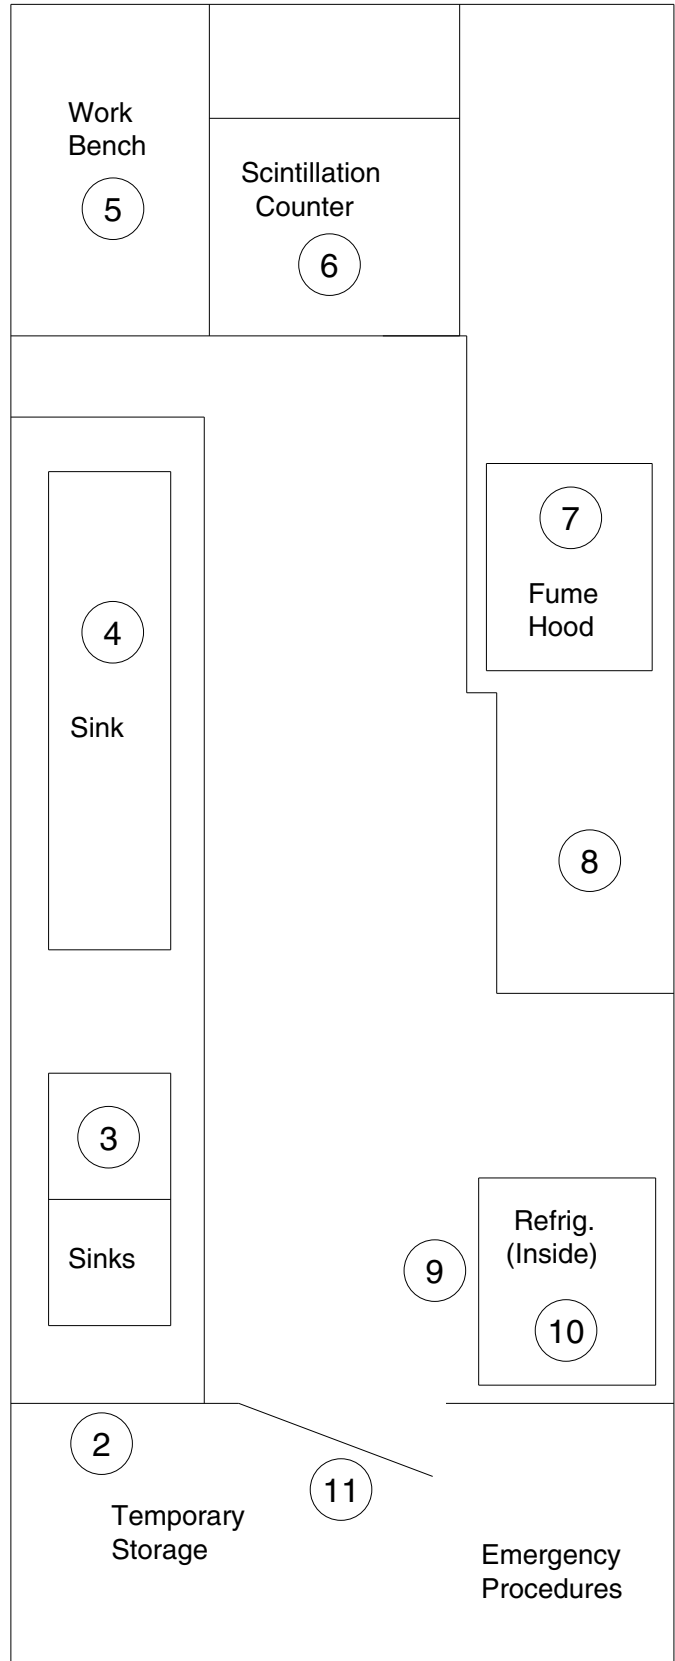

8' x 20' FLOOR PLAN
Portable Radiation Laboratory (RadVan)

Wipe Tests Required For
All Numbered Areas

1